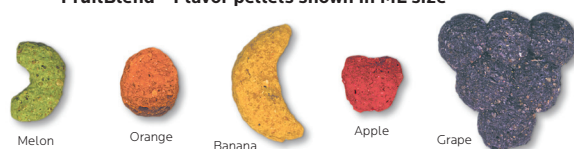

Five different pellets in the shapes and colors of apples, bananas, oranges, grapes and melons provide variety for your birds

► Extruded pellets enhance carbohydrate bioavailability

More digestible than cold-pressed pellets or seed mixtures, and offer maximum digestibility and nutrient absorption

Manufactured in an American Institute of Baking certified food-grade plant for consistent, dependable nutrition in every pellet

FruitBlend™ Flavor pellets shown in ML size*

Product Characteristics

Fruit-flavored pellets in five different colors and fruit shapes.* Five pellet sizes for XS, S, M, ML and L size birds.

Natural pellets are also available for bird owners who prefer a food without fruit colors or fruit shapes.

*Individual fruit shapes are maintained where pellet size allows.

Shelf-life: 18 months from date of manufacture.